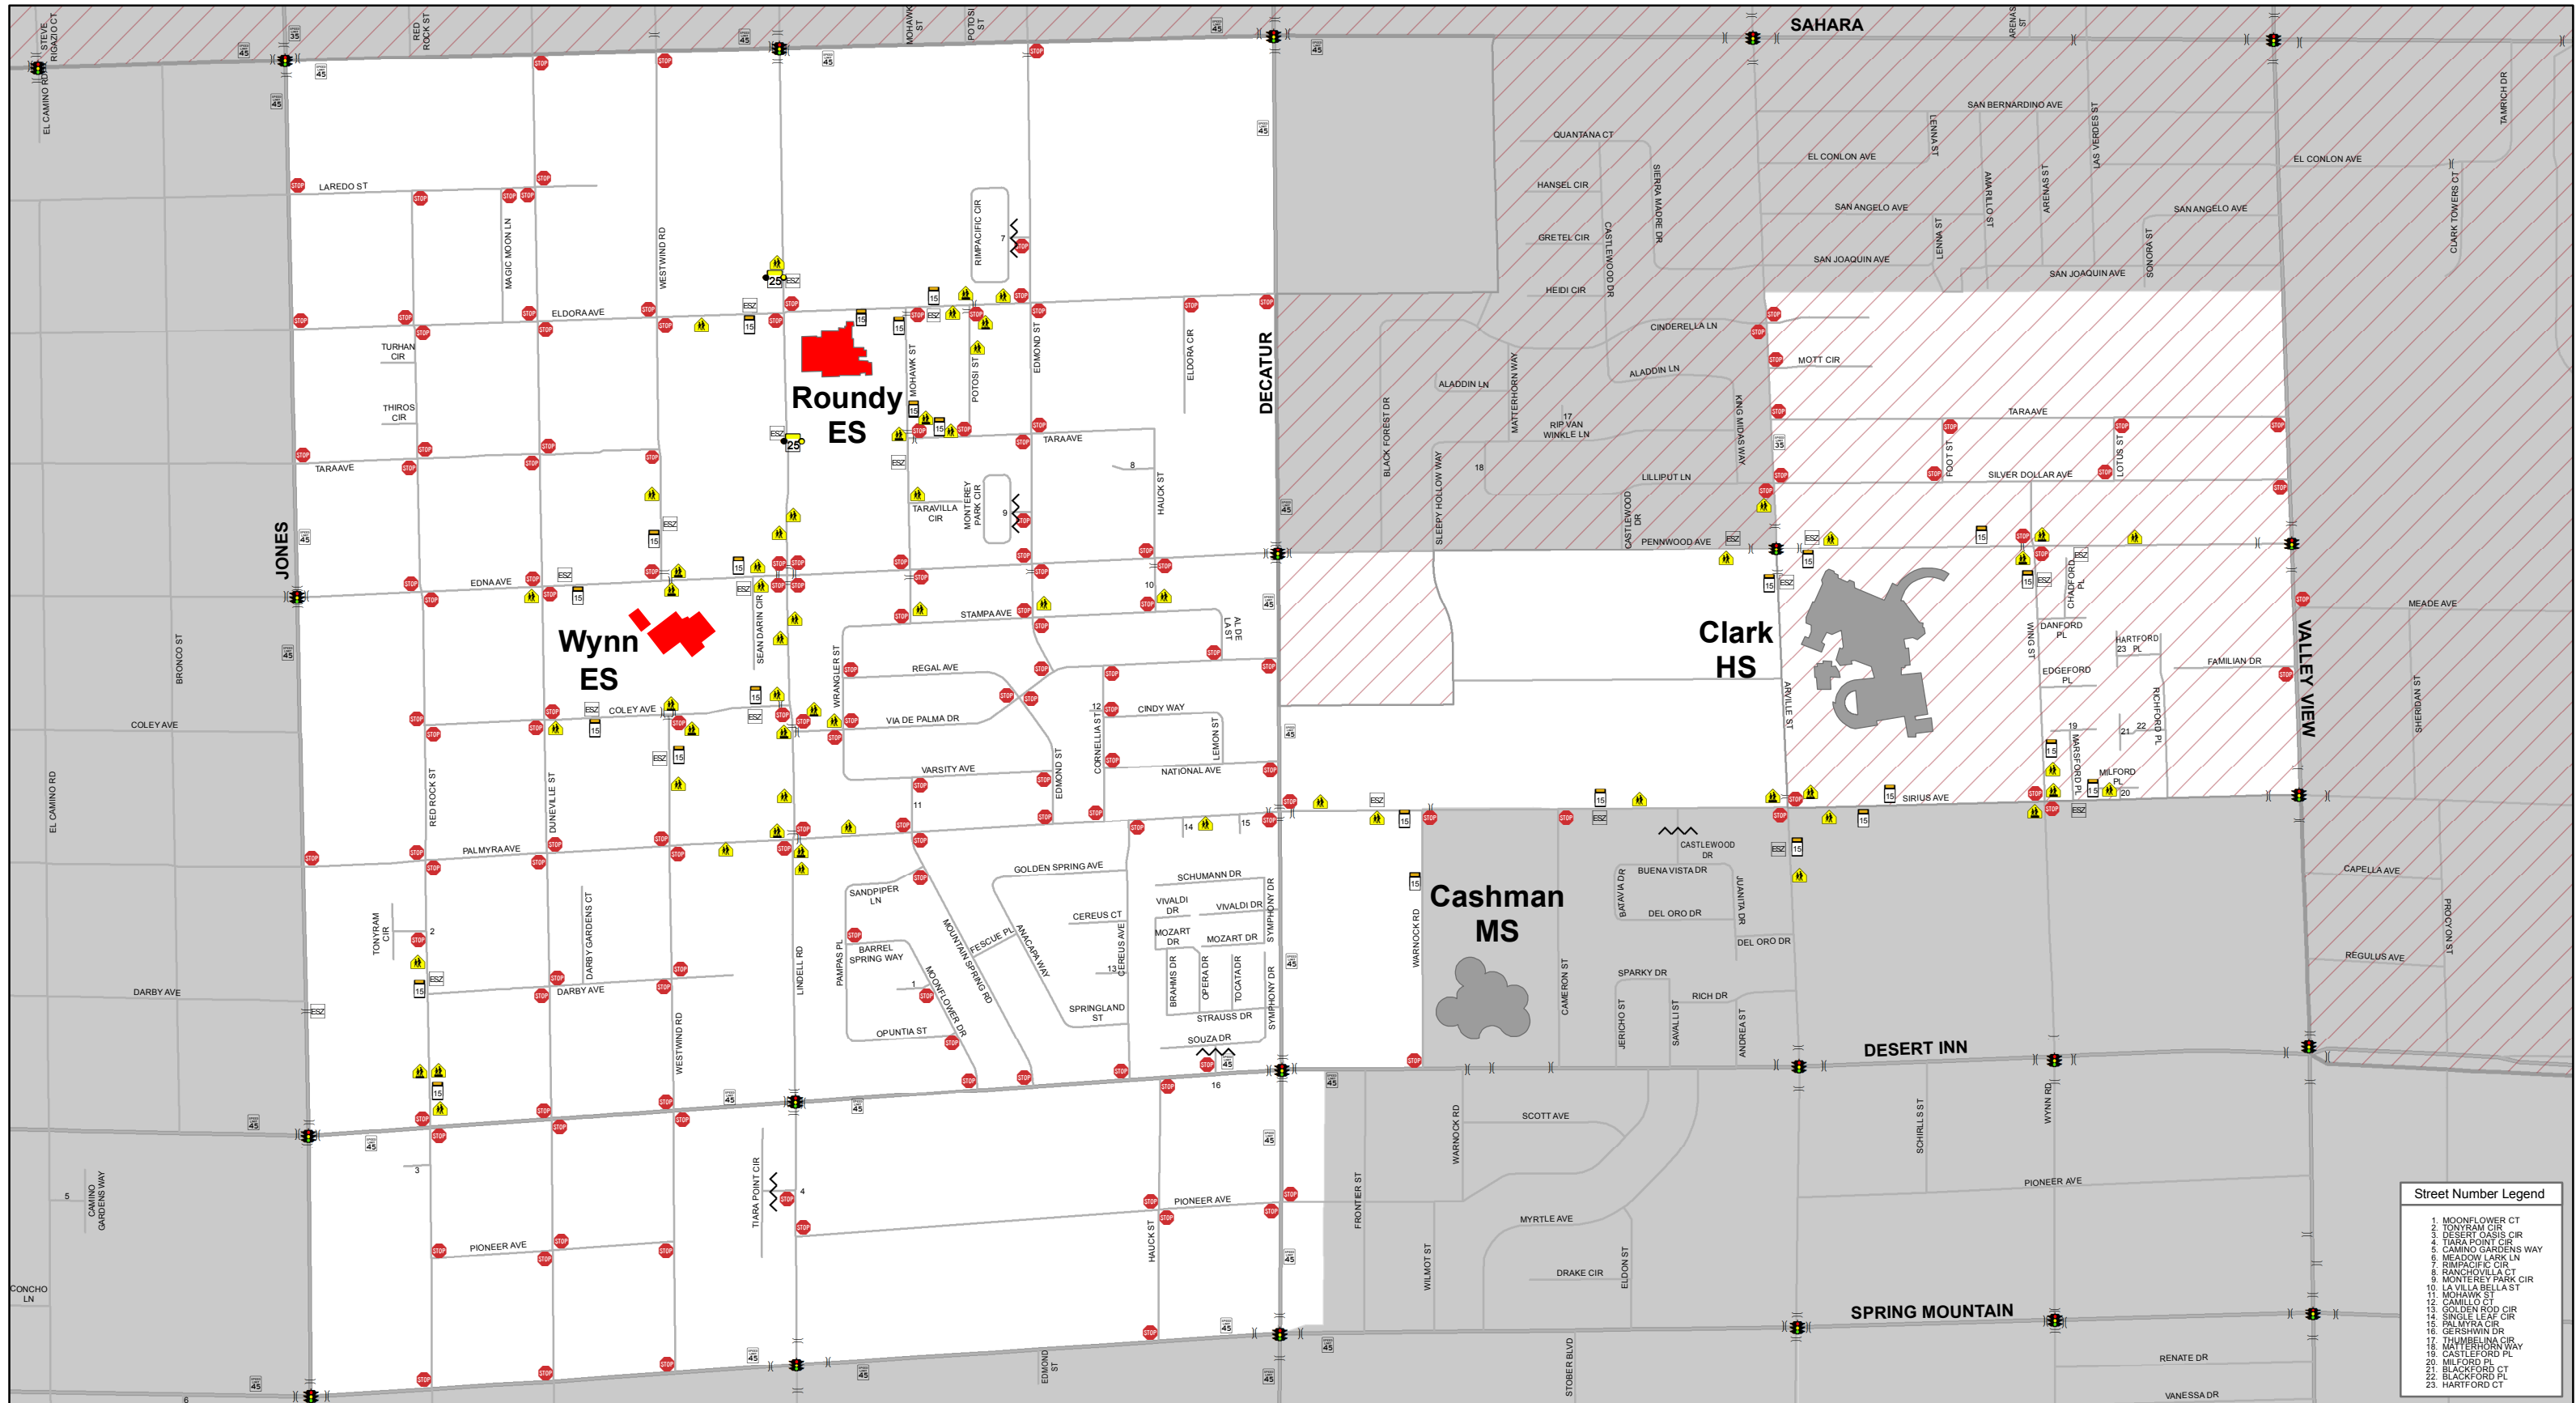

DISCLAIMER:

This map is provided to assist parents/guardians and students in the selection of a walking/bicycling route to and from school. The location of traffic control devices and roadway conditions will change, so parents/guardians must continually review the route with their child/children. This information is provided for information purposes only. Nothing herein is warranted by Clark County, and no liability is assumed by Clark County or the Clark County School District for the information provided, including but not limited to the accuracy of the data shown herein. Speed limits are 25 mph unless otherwise noted.

For more Information see <http://www.clarkcountynv.gov/depts/public_works/Pages/default.aspx>

Dr. Owen Roundy and Elaine Wynn

Elementary School

Bell Times

(Dr. Owen Roundy) (Elaine Wynn)
9:15 AM - 3:26 PM 9:00 AM - 3:11 PM

Legend

- Clark County
- Boulder City
- City of Henderson
- City of Las Vegas
- City of Mesquite
- City of North Las Vegas

2014-2015